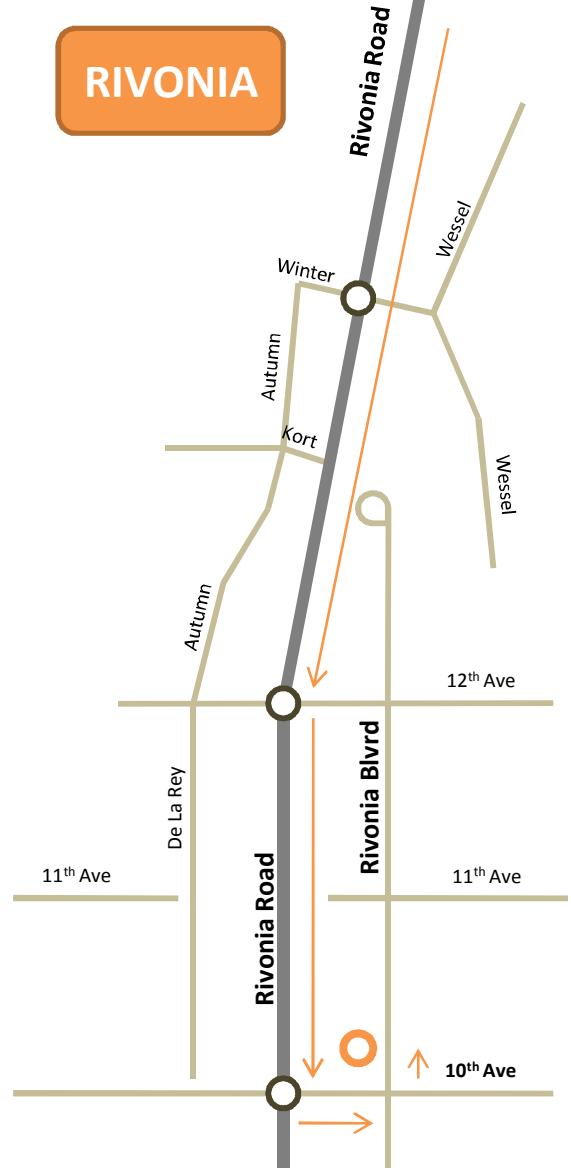

RIVONIA

DIRECTIONS

From N1 South towards Roodepoort: take Rivonia off ramp and turn left

From N1 North towards Pretoria: take Rivonia off ramp and turn right

Continue up Rivonia Road to third robot (10th Ave)

Turn left into 10th Ave and first left into Rivonia Boulevard

357 is almost immediately on the left hand side

Parking available outside in front of building

Orange Recruiting (Pty) Ltd
 Your Specialists in Supply Chain Recruitment
 357 Rivonia Boulevard, Rivonia
 +27 (0) 11 807 8102
 +27 (0) 11 807 6538 (Fax)
www.orangerecruiting.co.za